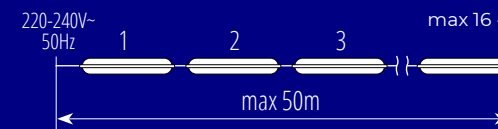

Kanlux

Loop through facility

grommetson
both ends

max 40 - MAH LED HI **19W**-NW RYF

NEW max 18 - MAH LED HI **26W**-NW RYF

max 20 - MAH LED HI **38W**-NW RYF

max 16 - MAH LED HI **48W**-NW RYF

Kanlux