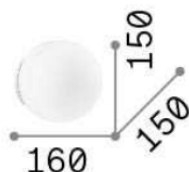

General info

DECORATIVO - Wall

Indoor wall mounted lamp with diffuse light emission

Ean	8021696059808
Item	MAPA BIANCO AP1 D15
Guarantee	5 years
Gross weight	0.7 kg
Volume	0.011466 m ³

Technical info

Net weight	0.38 kg
Insulation class	II
Protection index	IP20
Operating temperature	0° ~ +40 °C
Dimmer	Non-dimmable
Power output	220-240 V AC
Power supply	Not required