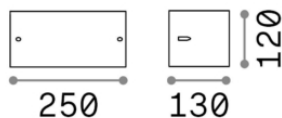

General info

Outdoor - Wall

Outdoor wall mounted lamp with direct/indirect light emission

Ean	8021696092416
Item	REX-2 AP1 BIANCO
Installation	Wall
Guarantee	5 years
Gross weight	0.8 kg
Volume	0.00648 m ³

Technical info

Net weight	0.6 kg
Insulation class	I
Protection index	IP44
Operating temperature	-
Dimmer	Non-dimmable
Power output	220-240 V AC
Power supply	Not required

Source info

Integrated source	Light bulb (not included)
Replaceable source	YES
Power	E27 max 1 x 60W
Emission	Direct + Indirect
Max consumption	-
Recommended bulb	E27 GOCCIA 10W 4000K CRI80 BIANCO