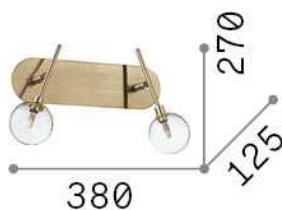

Source info

Integrated source	Light bulb (included)
Replaceable source	Replaceable
Power	G4 max 2 x 2 W
Emission	Diffuse
Max consumption	-
Bulb included	EAN 8021696222257 - G4 2.0W 170Lm 3000K